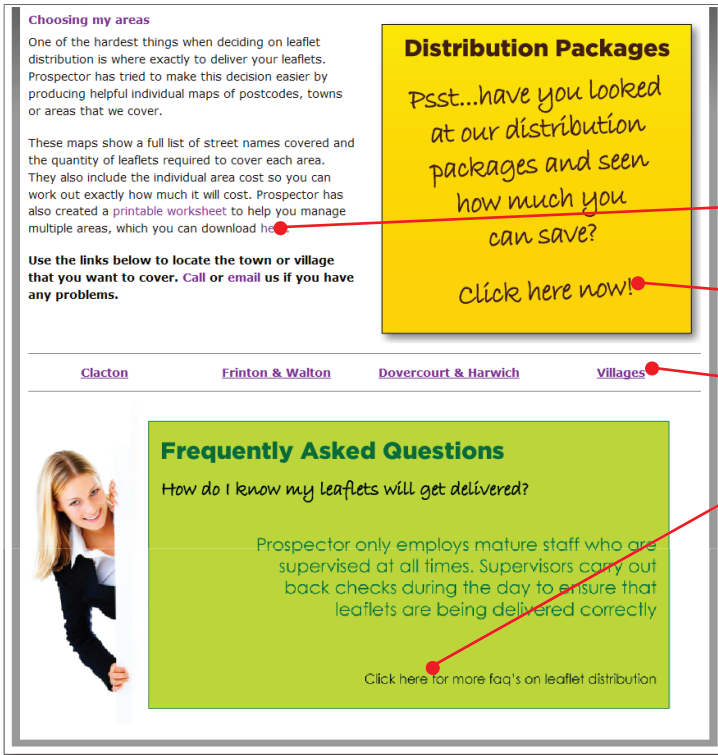

Guide to our leaflet distribution services page

Step 1. To use our distribution pages you must first go to our main distribution page, where you will be given a yes or no option to whether or not you have used our site before. This time you must click yes in order to proceed to the next page.

Step 2. You will now be on our main page for our distribution services. Here you will find the options for:

Our Worksheet

Distribution Package Deals

Distribution Areas

FAQ's.

Step 3. to walk you through how the distribution pages work, click on the Clacton distribution link. You will now be on Clacton Leaflet Distribution Services Main Page, here you will find the following:

Number of Households (within the area)

Area Name

Area Map (breakdown of individual areas)

Download Map

Contact Form

Area Information

Individual Area Links