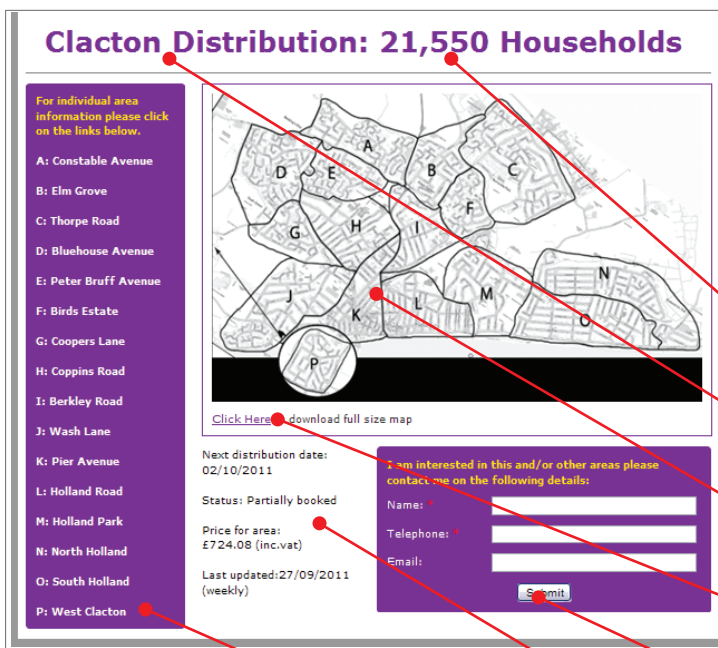

Guide to our leaflet distribution services page

Step 1. To use our distribution pages you must first go to our main distribution page, where you will be given a yes or no option to whether or not you have used our site before. This time you must click yes in order to proceed to the next page.

Step 2. You will now be on our main page for our distribution services. Here you will find the options for:

Our Worksheet

Distribution Package Deals

Distribution Areas

FAQ's.

Step 3. to walk you through how the distribution pages work, click on the Clacton distribution link. You will now be on Clacton Leaflet Distribution Services Main Page, here you will find the following:

Number of Households (within the area)

Area Name

Area Map (breakdown of individual areas)

Download Map

Contact Form

Area Information

Individual Area Links